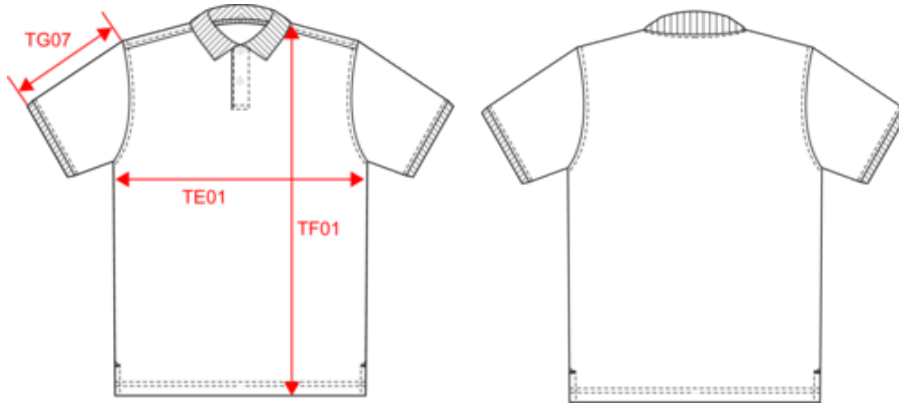

KARIBAN

K2025

Men's Organic 180 piqué polo shirt

- Piqué knit that offers an exceptional printed result.
- No label: 100 % customisable for your brand.
- Sleek, timeless style.

100% cotton. This polo shirt is made from 100% organic combed cotton. Straight fit. Ribbed neck and cuffs. Placket with 2 matching buttons. Tape at inner neck and side slits. Twin needle stitching at hem. No brand label at neck, size tab only for ease of rebranding. Certified STANDARD 100 by OEKO-TEX® N° CQ 1007/7, IFTH. Average weight size L : 220g.

K2025

Men's Organic 180 piqué polo shirt

Dimensions (cm)

Measurements in cm	S	M	L	XL	XXL	3XL	4XL
TE01 - 1/2 chest width at 1.5cm below armhole	50.00	53.00	56.00	59.00	62.00	65.00	68.00
TF01 - Total height from HSP	70.00	72.00	74.00	76.00	78.00	80.00	82.00
TG07 - Short sleeve length	22.25	23.00	23.75	24.50	25.25	26.00	26.75